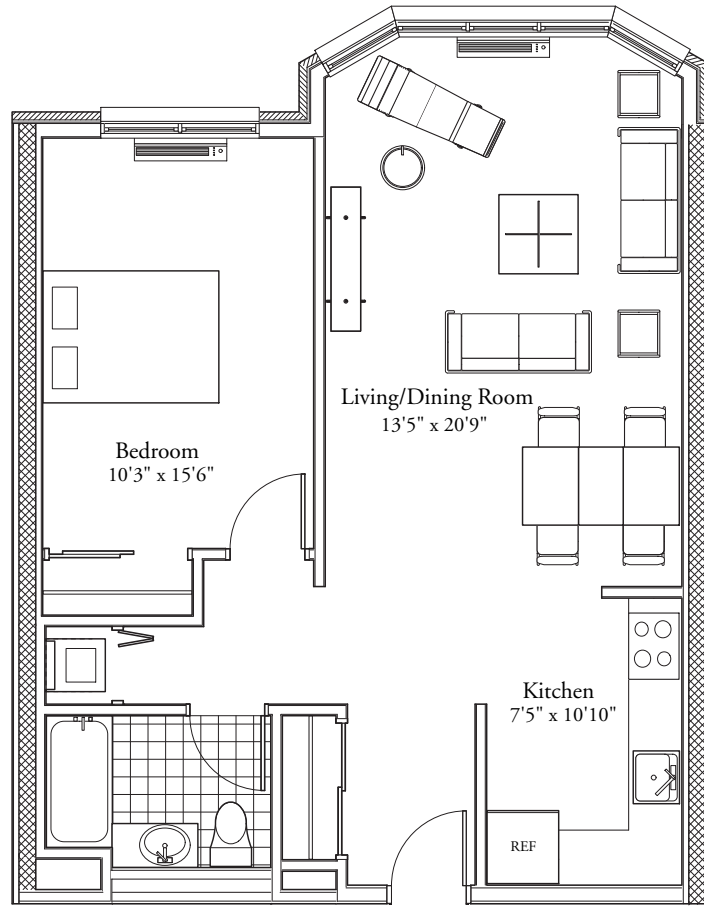

STYLE 3: ONE-BEDROOM, ONE BATH HOME WITH BAY WINDOW
819 SQUARE FEET

All dimensions are approximate and subject to normal construction variances and tolerances. Square footage exceeds useable floor area. Sponsor reserves the right to make changes in accordance with the offering plan. Furniture is included for depiction purposes only.